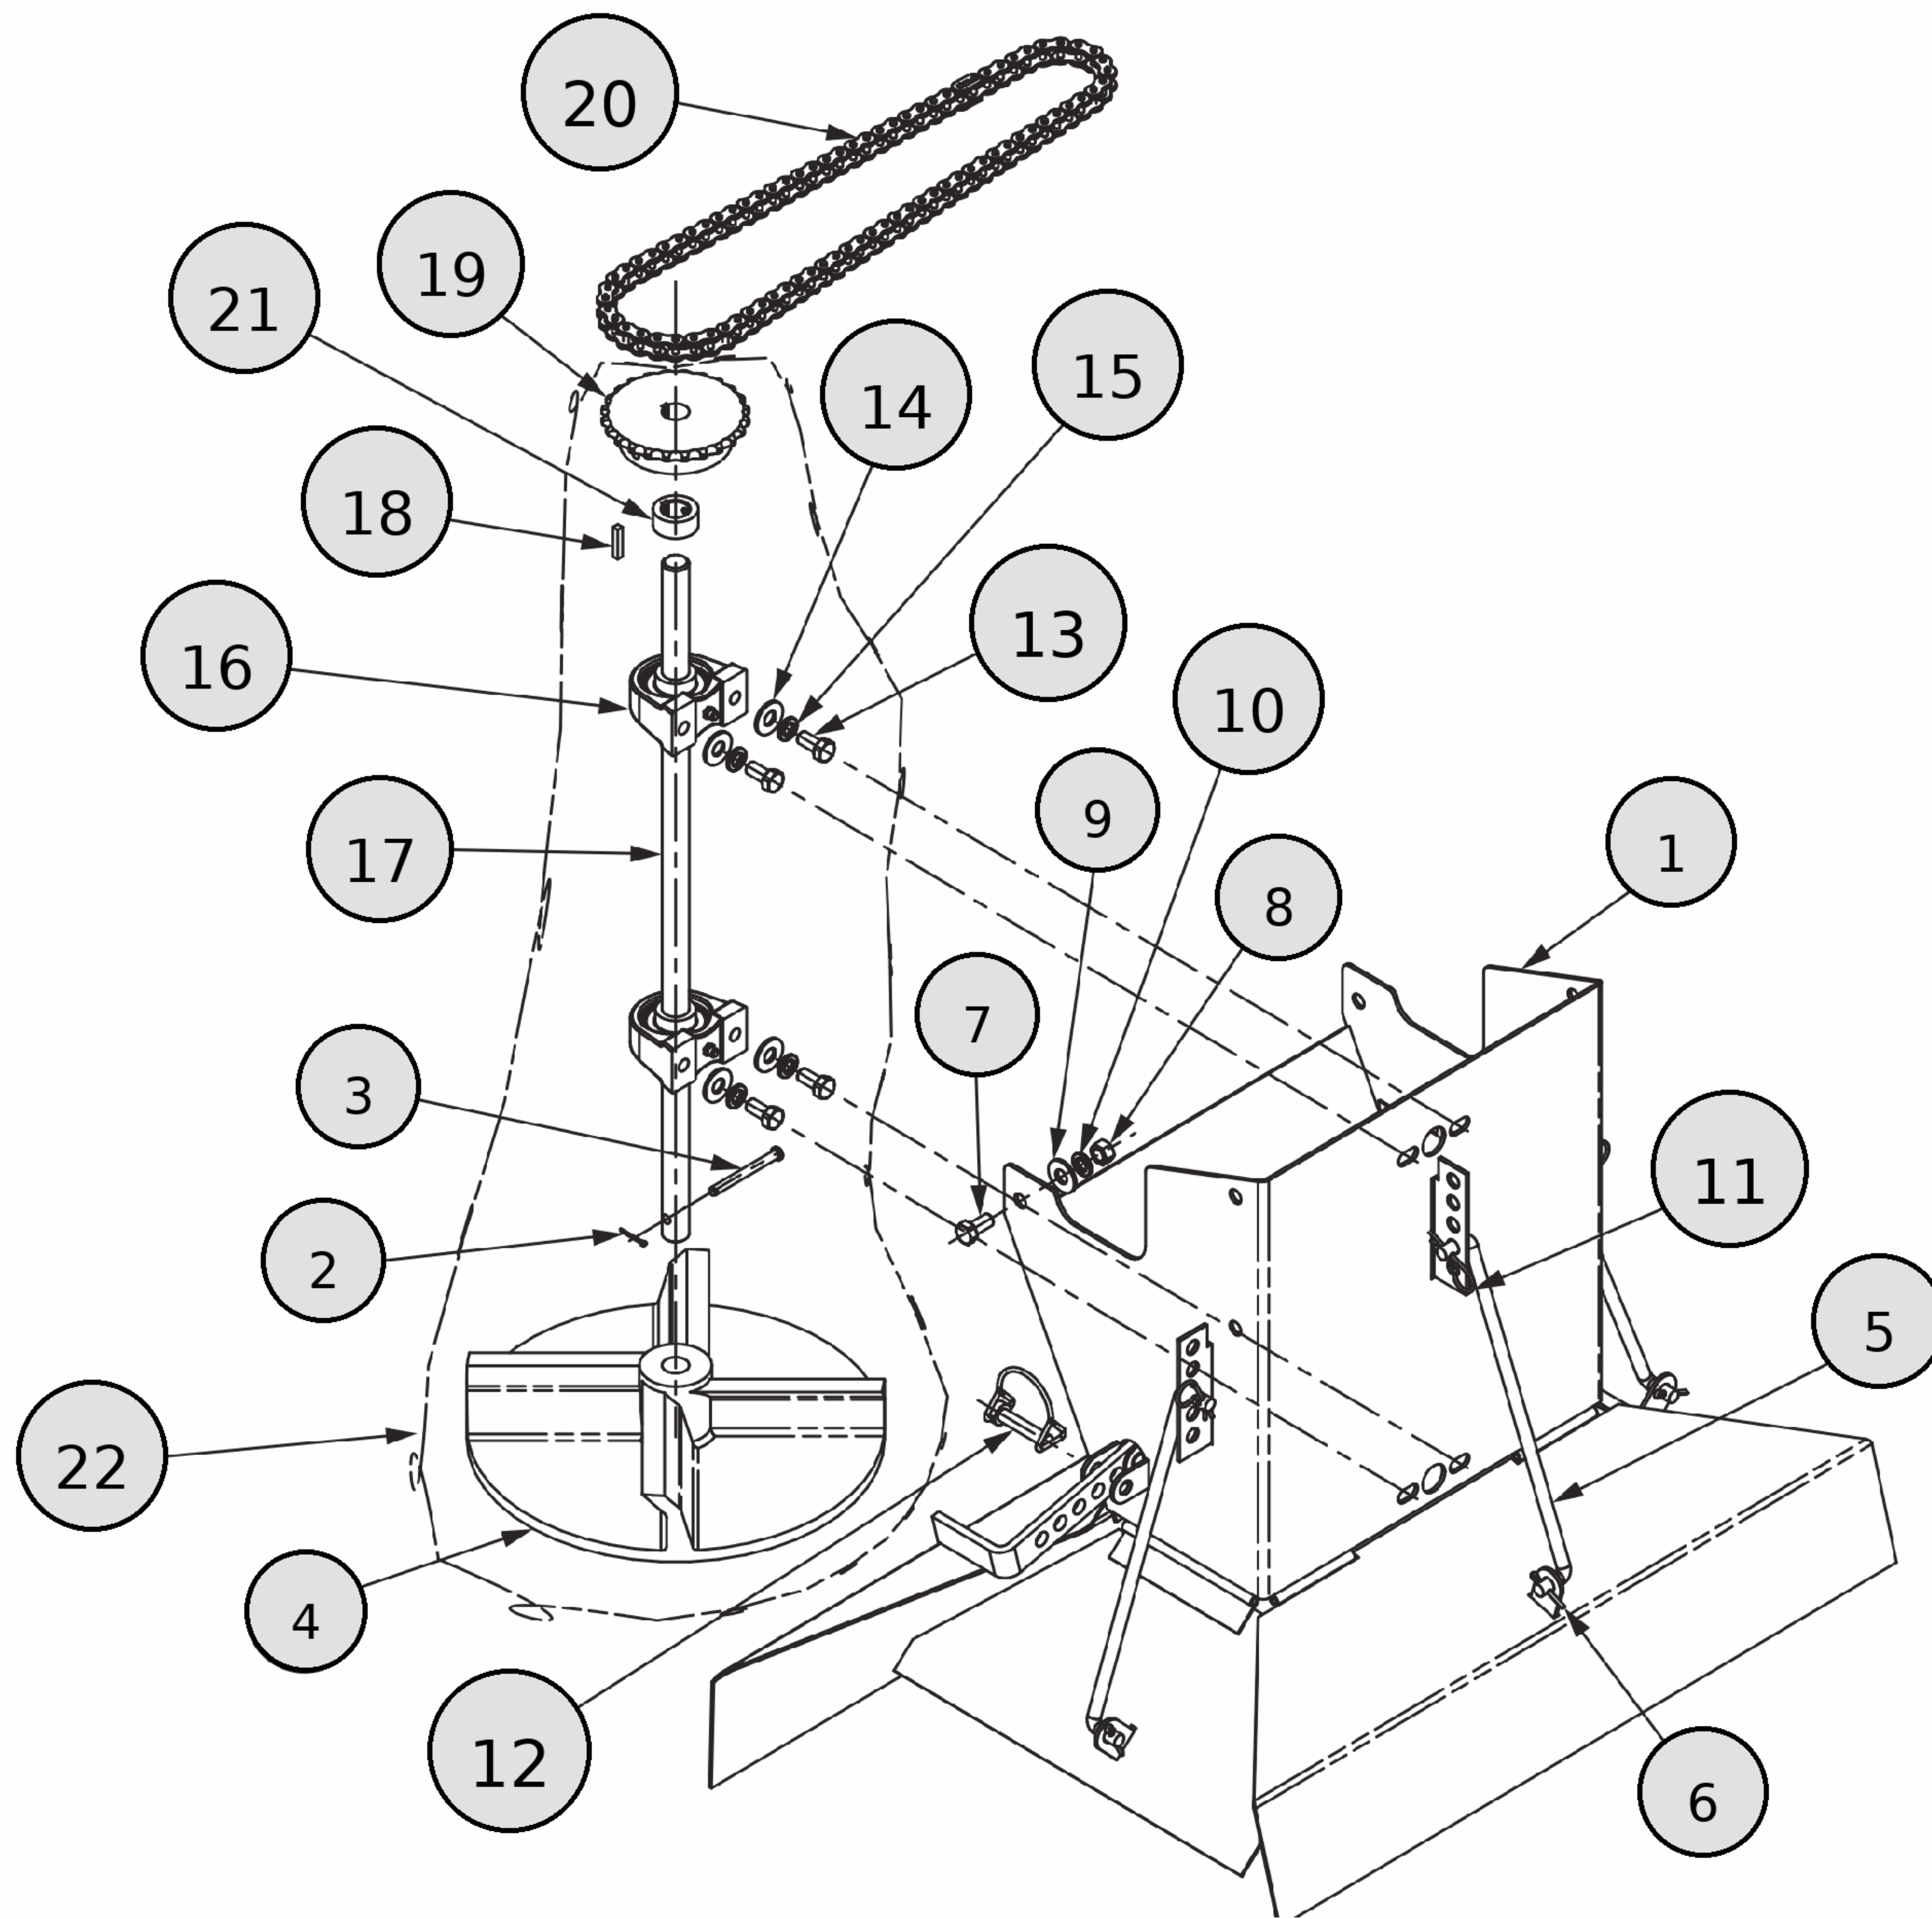

REF	PN	DESCRIPTION
1	3002114	CHUTE, WELDED SPINNER STD SST
1	3002120	CHUTE, SPINNER EXTND WLDMNT SST
2	FPC007800075	COTTER PIN 5/64 X 3/4IN,
3	1420014	PIN, CLEVIS, SHK DIA .250, OAL 2.509
4	3004611	REPLACEMENT 12 INCH POLY SPINNER FOR SALTDOGG® 1400 SERIES SPREADERS
5	1420015	ROD, CONTROL, SPINNER/CHUTE ASSY
6	FPC013000100	COTTER PIN 1/8IN X 1IN ZN
7	FCS038016075SS	SCREW, HEX HD CAP 3/8-16X3/4SST
8	FNH038016028SS	NUT-HEX, 3/8IN-16, SST
9	FWF038100007SS	WASHER-FLAT USS, 3/8IN, SST
10	FWL038069009SS	WASHER, SPLIT LOCK, 3/8IN, SST
11	1420016	HAIR SPRING COTTER PIN,
12	1420018	LINCH PIN, SINGLE WIRE, ROUND
13	9240125	SCREW, CAP, 3/8IN-16 X 3/4INGR5 ZN
14	FWF038100007	WASHER-FLAT USS, 3/8, PLATED
15	FWL038069009	WASHER, SPLIT LOCK 3/8IN, ZINC
16	1420101	REPLACEMENT 3/4 INCH PILLOW BLOCK SPINNER BEARING WITH TAP BASE
17	1420150	REPLACEMENT 23 INCH STANDARD LENGTH ZINC SPINNER SHAFT FOR SALTDOGG® 1400 SERIES SPREADERS
17	142X150	REPLACEMENT 35 INCH EXTENDED CHUTE ZINC SPINNER SHAFT FOR SALTDOGG® 1400 SERIES SPREADERS
18	KS301	KEY-SCH, 3/16IN SQ X 1IN
19	1420004	REPLACEMENT 3/4 INCH 24-TOOTH SPINNER SPROCKET WITH SET SCREWS FOR #40 CHAIN
20	1304436	LINK, MASTER, #40 ROLLER CHAIN
20	1410711	REPLACEMENT #40 80-LINK SPINNER ROLLER CHAIN FOR SALTDOGG® 1400400 AND 1400450 SPREADERS
21	3002225	COLLAR, .75 DIA LOCK W/2 SET
22	141055K	REPLACEMENT 23 INCH STANDARD LENGTH SPINNER SHAFT KIT FOR SALTDOGG® 1400 SERIES SPREADERS
22	141065K	REPLACEMENT 35 INCH EXTENDED CHUTE SPINNER SHAFT KIT FOR SALTDOGG® 1400 SERIES SPREADERS

SPINNER/CHUTE ASSEMBLY

1400252SS / 1400202SS / 1400100SS / 1400050SS