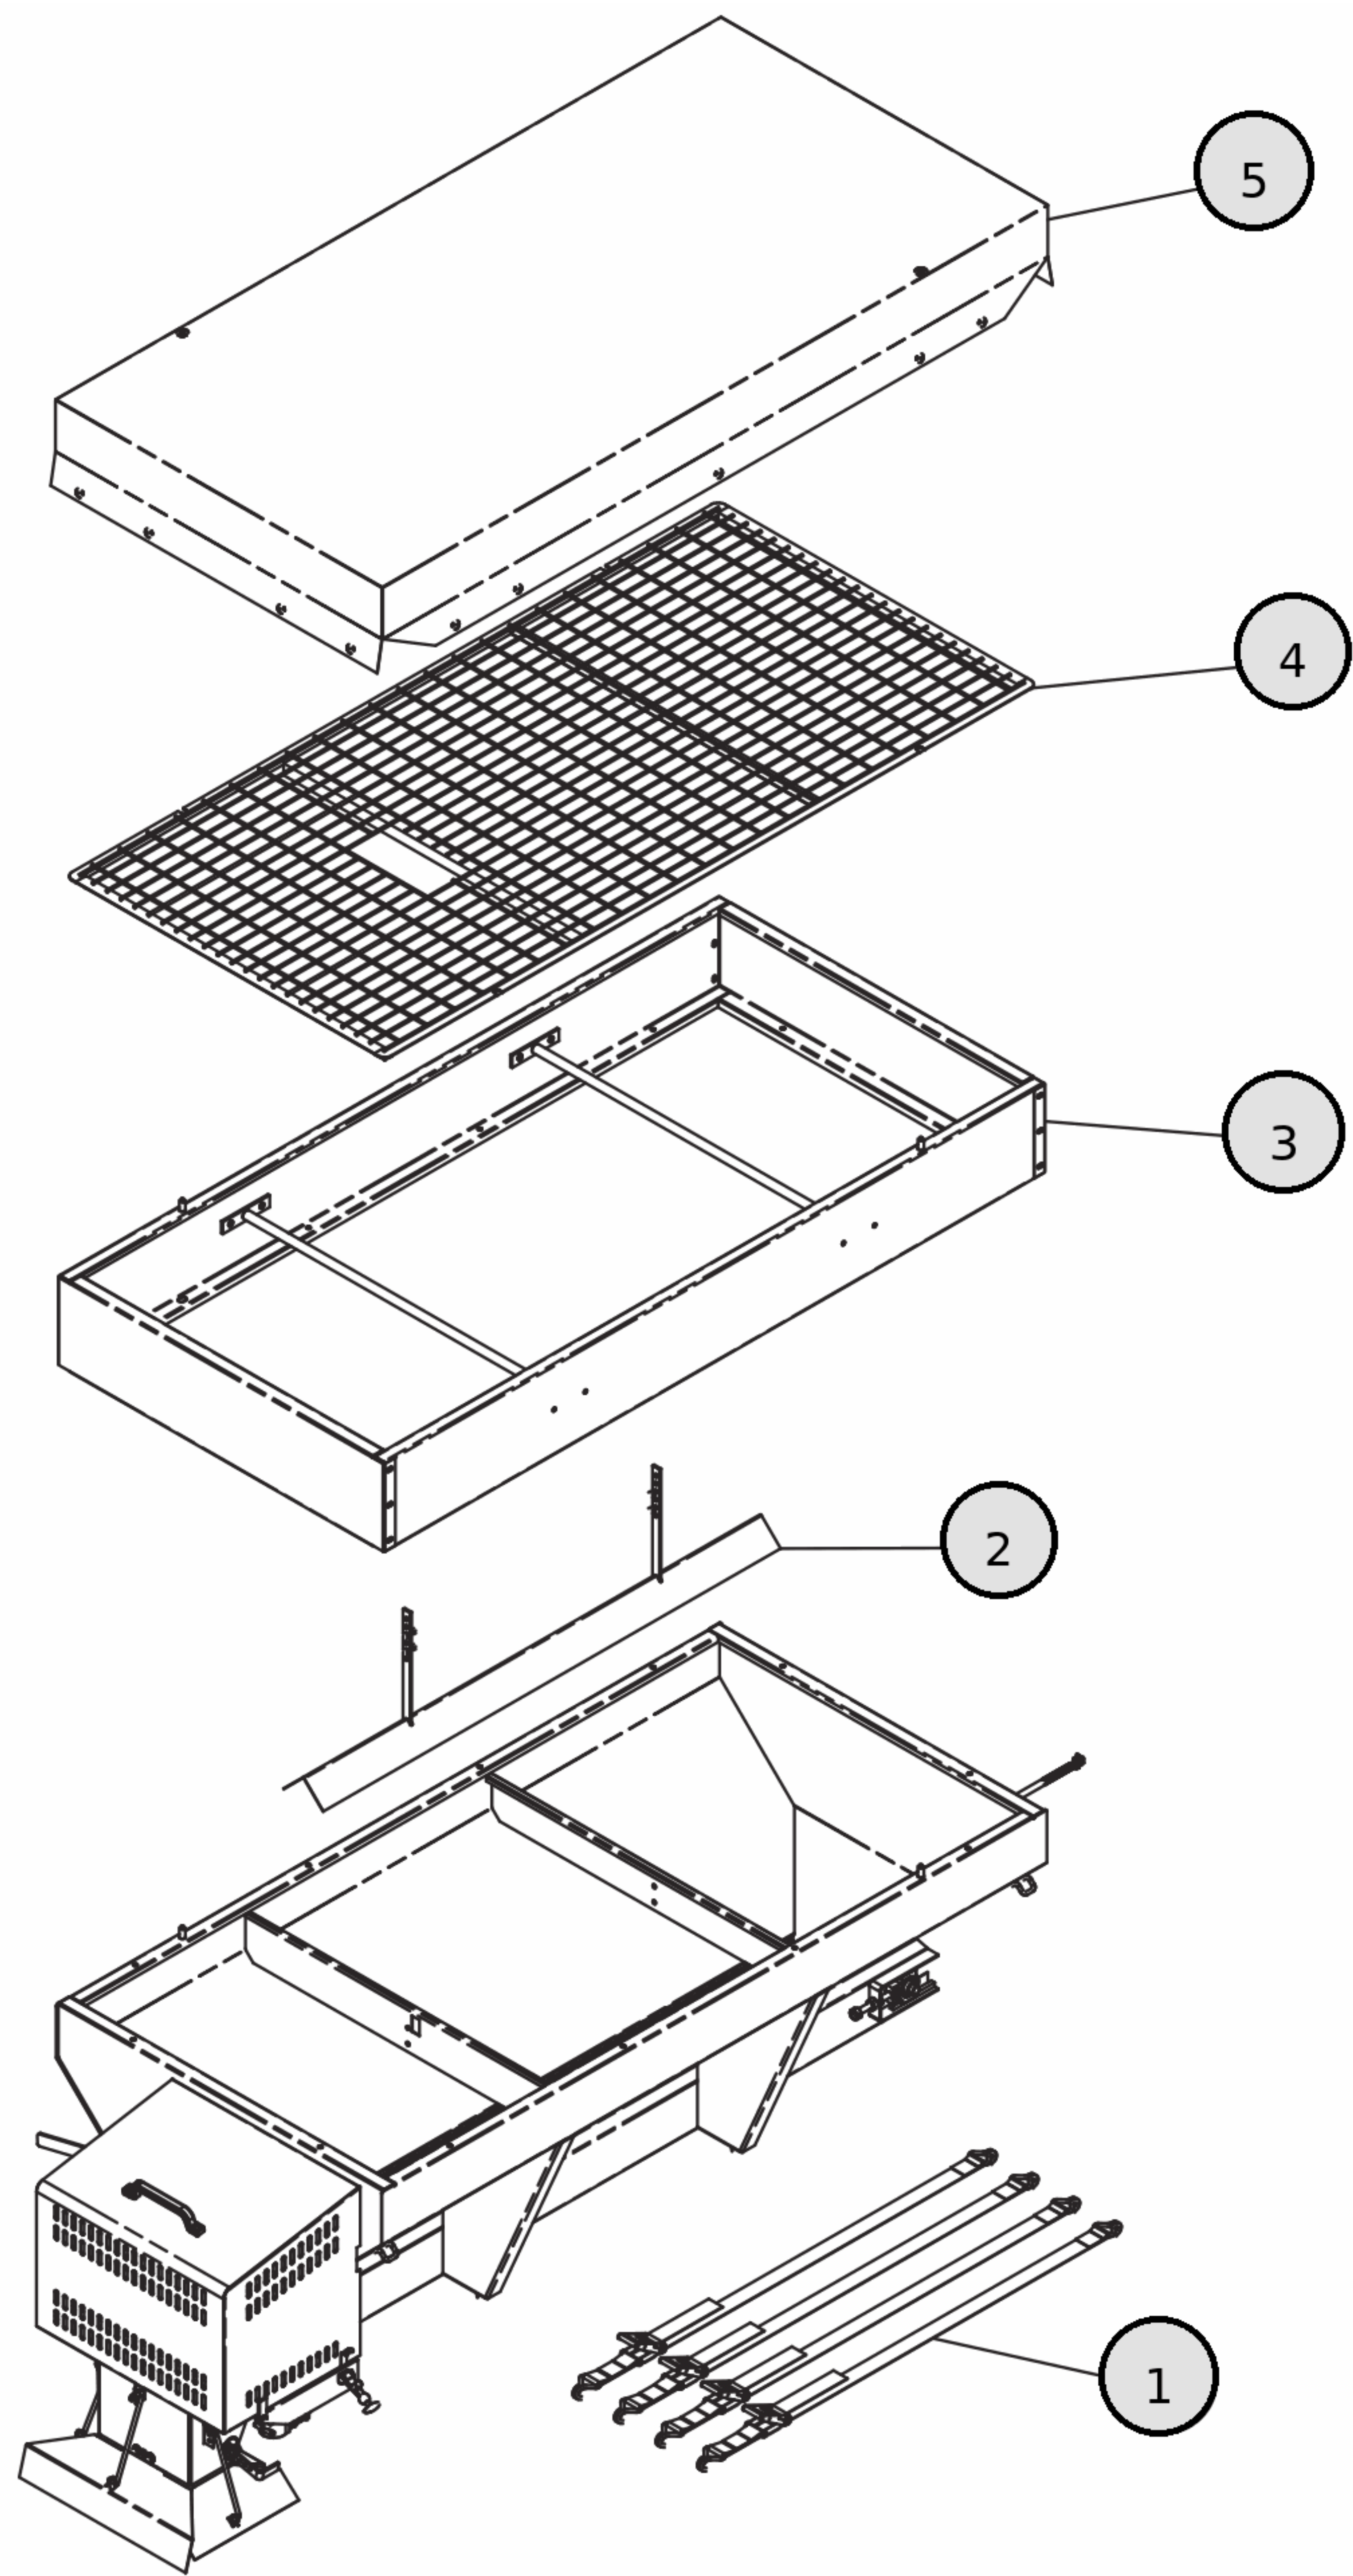

PRO SST SPREADERS - GAS

FIGURE LIST

Page	Description
1	1400252SS 1400202SS 1400100SS 1400050SS SPREADER ACCESSORIES
2	1400252SS 1400202SS 1400100SS 1400050SS HOPPER ASSEMBLY
3	1400252SS 1400202SS 1400100SS 1400050SS FEED GATE ASSEMBLY
4	1400252SS 1400202SS 1400100SS 1400050SS ENGINE SUBASSEMBLY
5	1400252SS 1400202SS 1400100SS 1400050SS DRIVE ASSEMBLY
6	1400252SS 1400202SS 1400100SS 1400050SS SPINNER CHUTE ASSEMBLY

REF	PN	DESCRIPTION
1	1496505	4 PIECE SPREADER TIE DOWN KIT FOR SALTDogg® SPREADER
2	1499300SS	INVERTED VEE, 10FT
2	1499500SS	INVERTED VEE, 8FT (FRAMED SCREEN)
2	1499700SS	INVERTED VEE, 6FT (FRAMED SCREEN)
2	3053097	INVERTED VEE, 7FT/8FT (FLUSH/RECESSED SCREEN)
3	1493501SS	SIDE EXTENSION, 8FT - FRAMED SCREEN STYLE ONLY
4	-	SEE SCREEN FIGURE
5	1491301	TARP KIT, 120IN X 47IN SCH HOPPER
5	1491500	TARP KIT, 96IN X 50.5IN SCH HOPPER
5	1491700	TARP KIT, 72IN X 50.5IN SCH HOPPER
5	1491701	TARP KIT, 72IN X 47IN SCH HOPPER
5	3056431	TARP KIT, 84IN X 47IN SCH HOPPER