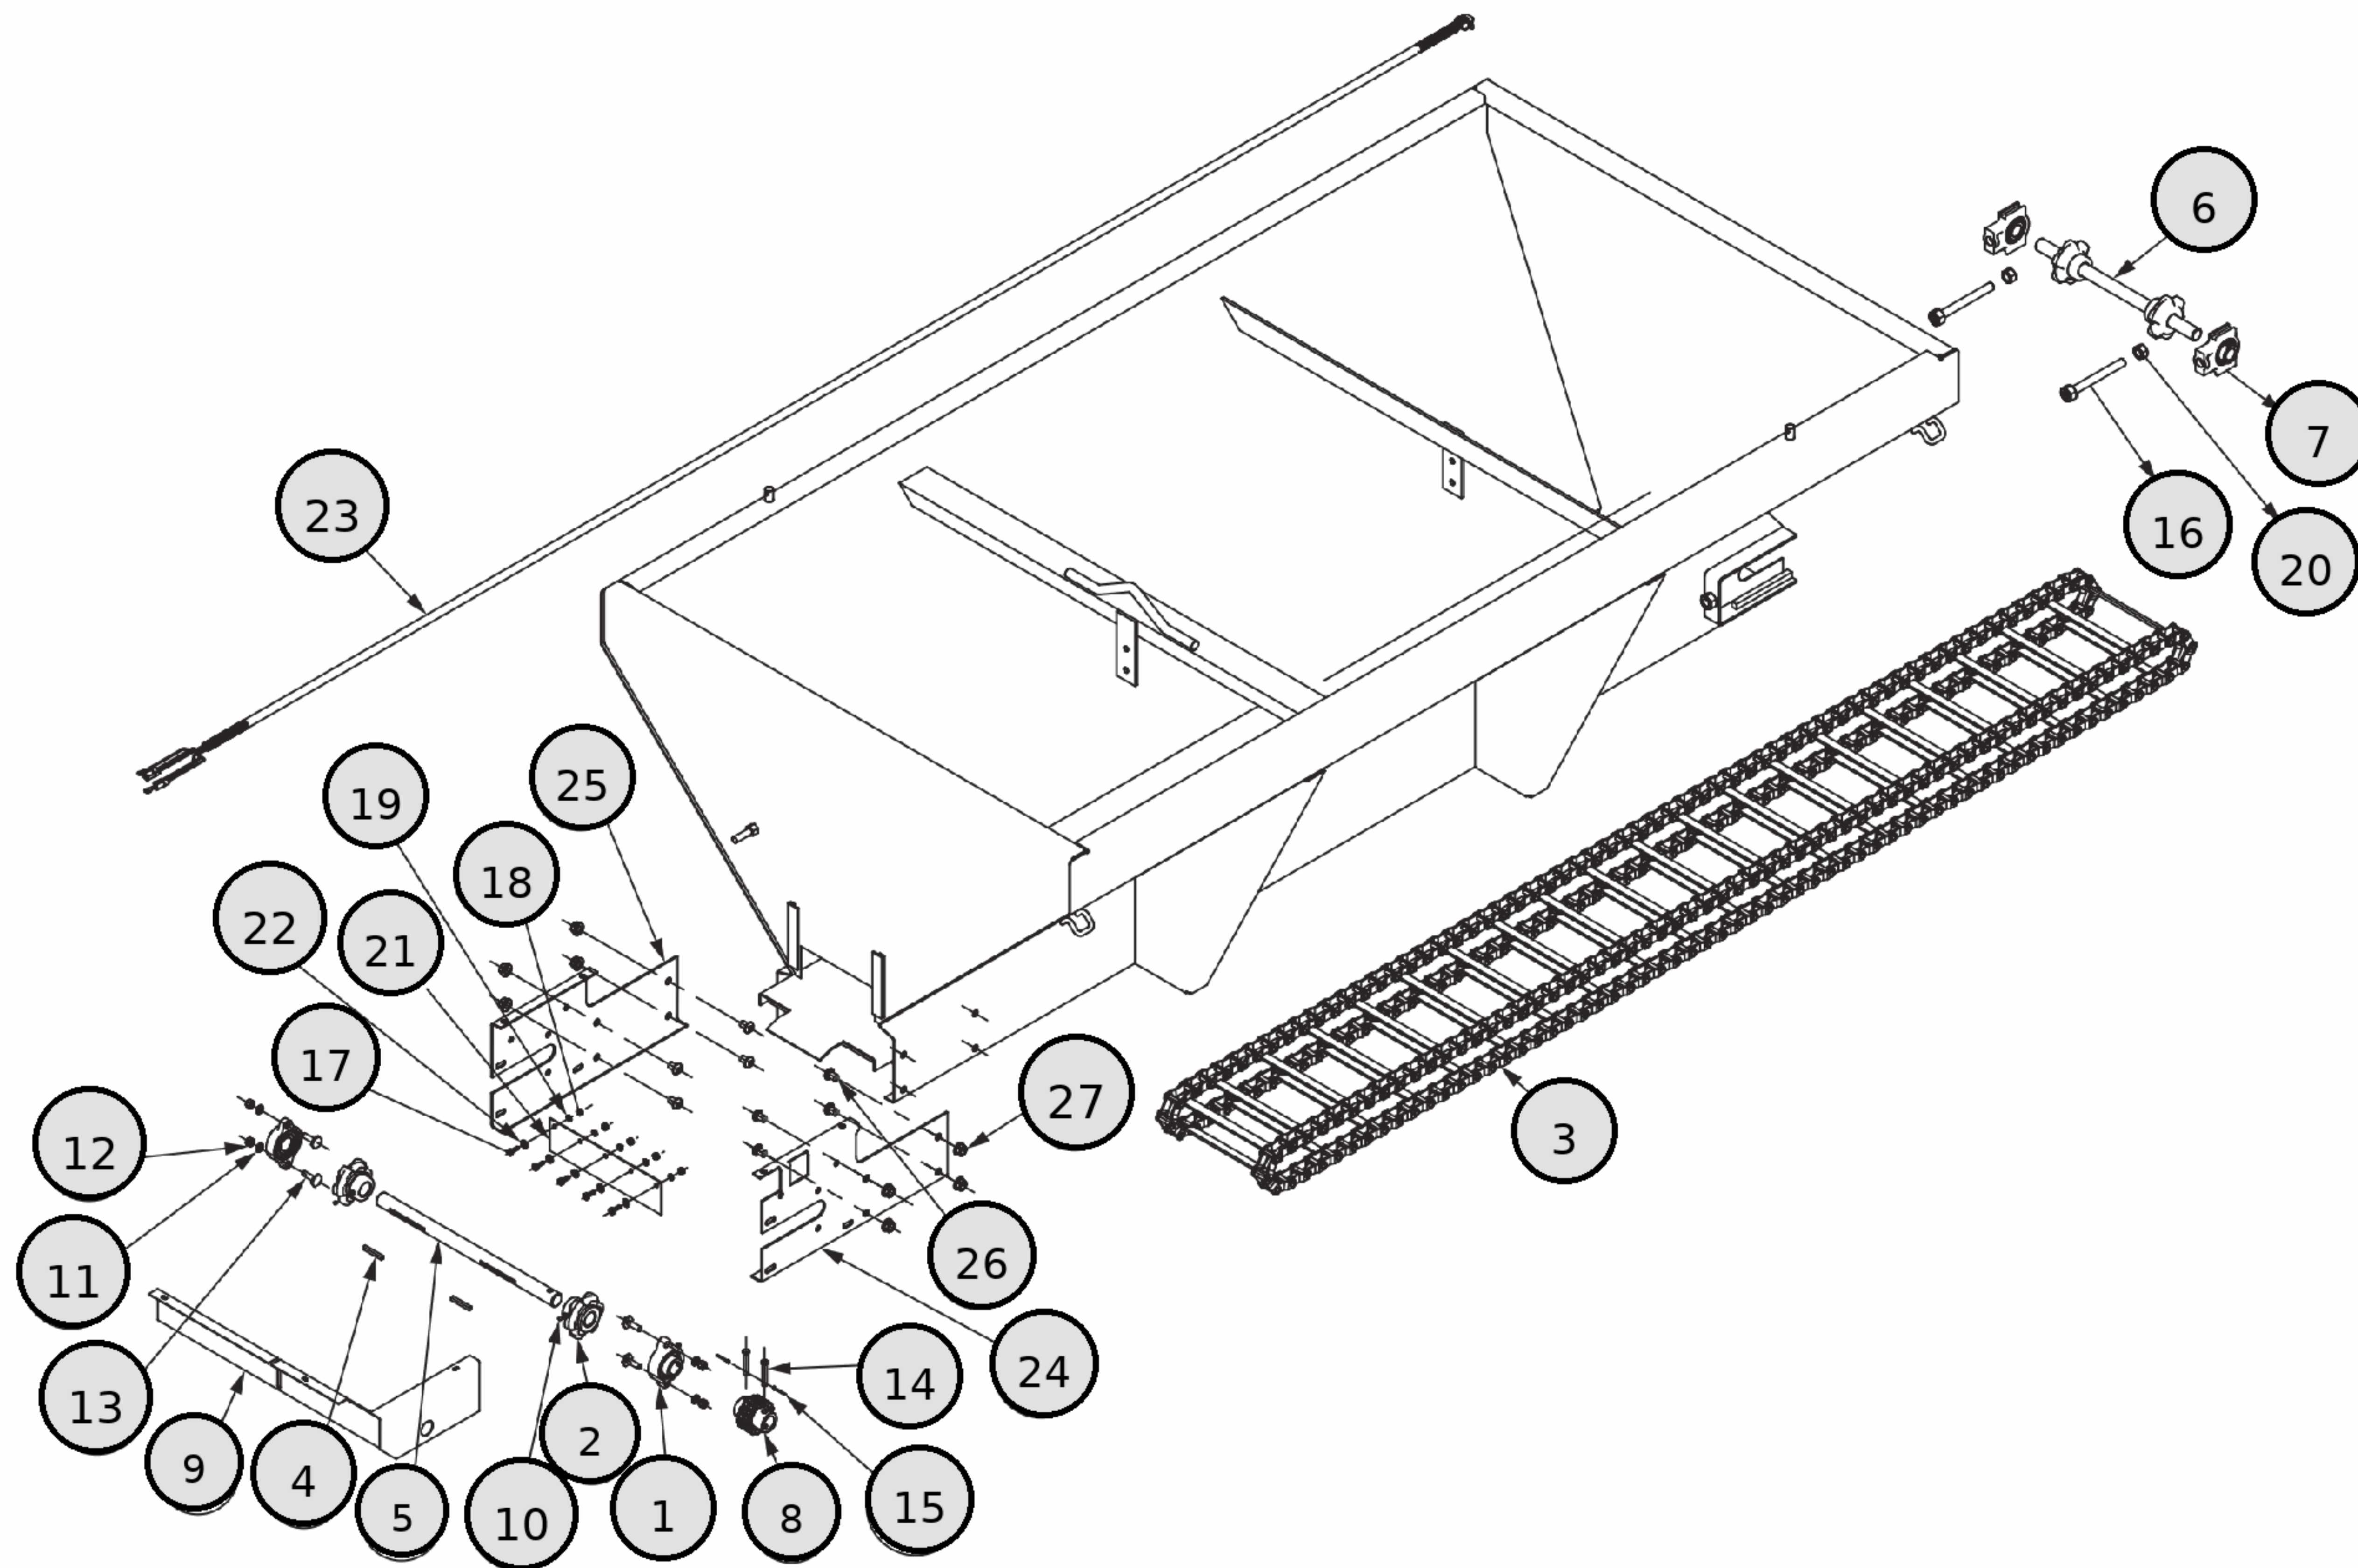

REF	PN	DESCRIPTION
1	1410200	REPLACEMENT 1-1/8 INCH SELF ALIGNING CHUTE SIDE DRIVE SHAFT TAKE-UP BEARING
2	1410250	REPLACEMENT 6-TOOTH CHUTE SIDE DRIVE SPROCKET FOR D662 CHAIN
3	1401100P	REPLACEMENT 8 FOOT 122-LINK MAIN PINTLE CHAIN D662
3	1401100RL	PINTLE CHAIN REPAIR LINK WITH MASTER LINK D662
3	1401300	REPLACEMENT 6 FOOT 93-LINK MAIN PINTLE CHAIN D662
3	1401500	REPLACEMENT 10 FOOT 151-LINK MAIN PINTLE CHAIN ASSEMBLY D662
4	KS402	SQUARE KEY STOCK
5	1410712	SHAFT,DRIVE,S/NCS1126+ABOVE,SST1377+ABOV
6	3008571	SHAFT IDLER ASSEMBLY
7	1411001	REPLACEMENT CAB SIDE DRIVE CHAIN IDLER TAKE-UP BEARING
8	1410706	REPLACEMENT PINTLE CHAIN GEARBOX COUPLER
9	3007950	GUARD,CHAIN WELDMENT SST
10	FSS025020025	SCREW,SET-SOCKET HD CUP PT 1/4-20 X 1/4
11	FWL038069009	WASHER,SPLIT LOCK 3/8IN,ZINC
12	FNH038016028	NUT,HEX 3/8IN-16 THD ZN
13	1410305	SCREW,LEVELER,HEX HD,3/8-16 X 1-1/4 ZN
14	1410803	PIN,CLEVIS,SHK DIA .375,OAL 2.000
15	FPC013000100	COTTER PIN 1/8IN X 1IN ZN
16	141050WSS	BOLT,TAKE UP 304SS
17	FCS025020075SS	SCREW,CAP-1/4-20 X 3/4IN,SST
18	FNH02502021SS	NUT-HEX, 1/4-20 THD, SST
19	FWL025050006SS	WASHER,SPLIT LOCK,1/4IN,SST
20	FNH063011054SS	NUT, HEX 5/8-11, SST
21	1410241	WIPER BELT,HOPPER
22	FWF025063007SS	WASHER,FLAT,1/4IN SAE,SST
23	1410708	SERVICE ONLY,HARNES,SPRDR W/RING,
24	3002270B	SILL EXTENSION RH ORANGE FNSH
24	3002270SS	SILL EXTENSION RH 78/96INHOPPER
25	3002269B	SILL EXTENSION,LH ORANGE FNSH
25	3002269SS	SILL EXTENSION LH 78/96INHOPPER
26	3004278	SCREW,BTN HD SOCKET CAP,1/2-13 X 1 SST
27	3001523	NUT,HEX, SERRATED FLANGE,1/2-13, SST

HOPPER ASSEMBLY

1400252SS / 1400202SS / 1400100SS / 1400050SS