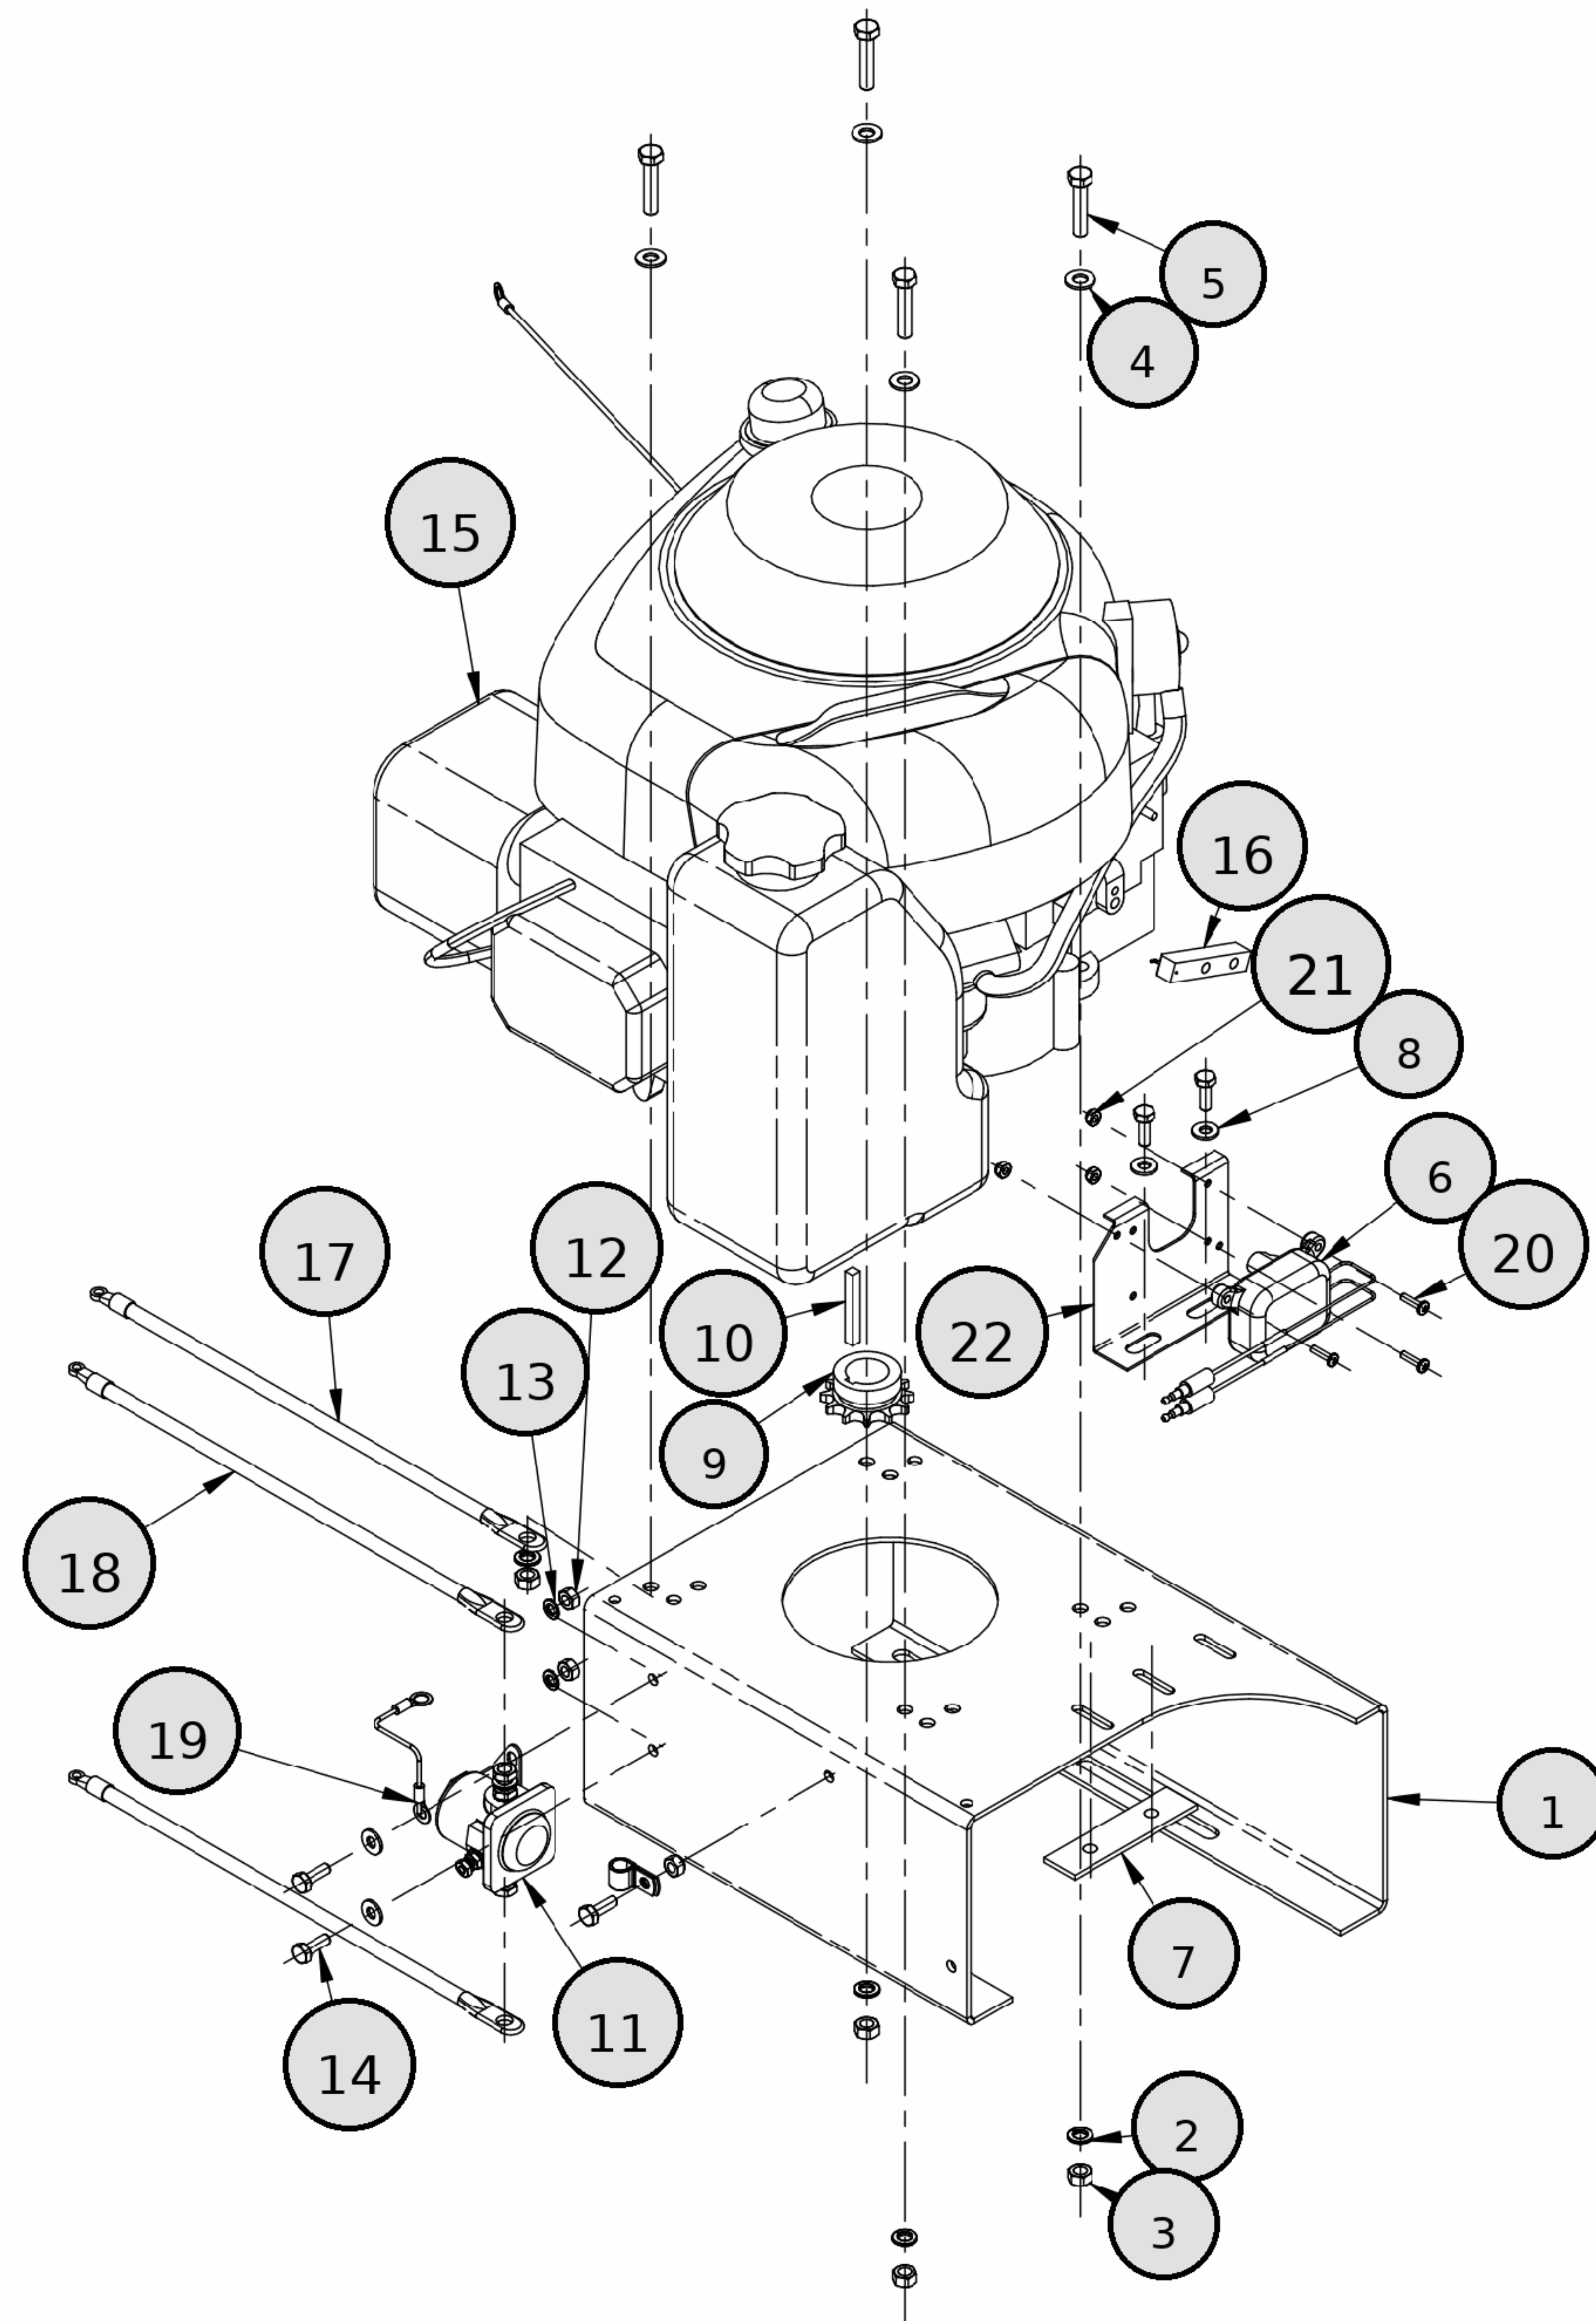

PRO SST SPREADERS - GAS

FIGURE LIST

Page	Description
1	1400252SS 1400202SS 1400100SS 1400050SS SPREADER ACCESSORIES
2	1400252SS 1400202SS 1400100SS 1400050SS HOPPER ASSEMBLY
3	1400252SS 1400202SS 1400100SS 1400050SS FEED GATE ASSEMBLY
4	1400252SS 1400202SS 1400100SS 1400050SS ENGINE SUBASSEMBLY
5	1400252SS 1400202SS 1400100SS 1400050SS DRIVE ASSEMBLY
6	1400252SS 1400202SS 1400100SS 1400050SS SPINNER CHUTE ASSEMBLY

FEED GATE ASSEMBLY

1400252SS / 1400202SS / 1400100SS / 1400050SS

REF	PN	DESCRIPTION
1	3018429	ENGINE STAND
2	FWL031058008	WASHER-SPLIT LOCK 5/16IN ZINC
3	FNH031018025	NUT,HEX 5/16IN-18 THD.
4	FWF031075006	WASHER,FLAT 5/16IN SAE ZINC
5	FCS031018150	SCREW,CAP 5/16-18X1-1/2IN GR 5
6	1411907	REPLACEMENT THROTTLE CONTROL MOTOR
7	1411911	RETAINER,THROTTLE MOTOR BRKT
8	FWF025063007	WASHER,FLAT 1/4IN SAE ZN
9	1411915	REPLACEMENT 1 INCH 12-TOOTH YELLOW ZINC ENGINE SPROCKET WITH SET SCREWS FOR #40 CHAIN
10	KS402	SQUARE KEY STOCK
11	1306070	INTERMITTENT DUTY 12 VOLT PLASTIC CASE SOLENOID
12	FNH02502021	NUT,HEX, 1/4-20 THD ZN
13	FWL025050006	WASHER,SPLIT LOCK 1/4IN X 1/2INX
14	FCS025020075	SCREW,CAP HEX HD, 1/4-20 X 3/4,GR5,ZINC
15	3006887	REPLACEMENT 10.5 HP BRIGGS & STRATTON GAS ENGINE
16	1411910	THROTTLE PIN ASSEMBLY
17	3001378	CABLE,BATTERY BLACK 14IN LENGTH
18	3001379	CABLE, BATTERY RED 14IN LENGTH
19	3007679	WIRE HARNESS GROUND FOR SCH
20	3003241	SCREW,PHH PAN,#8-32 X 5/8 ZN
21	3001352	NUT,HEX NYLOCK #8-32 ZINC
22	1410714	BRACKET,THROTTLE CONTROL TECUMSEH
22	3003228	BRACKET,THROTTLE CONTROL