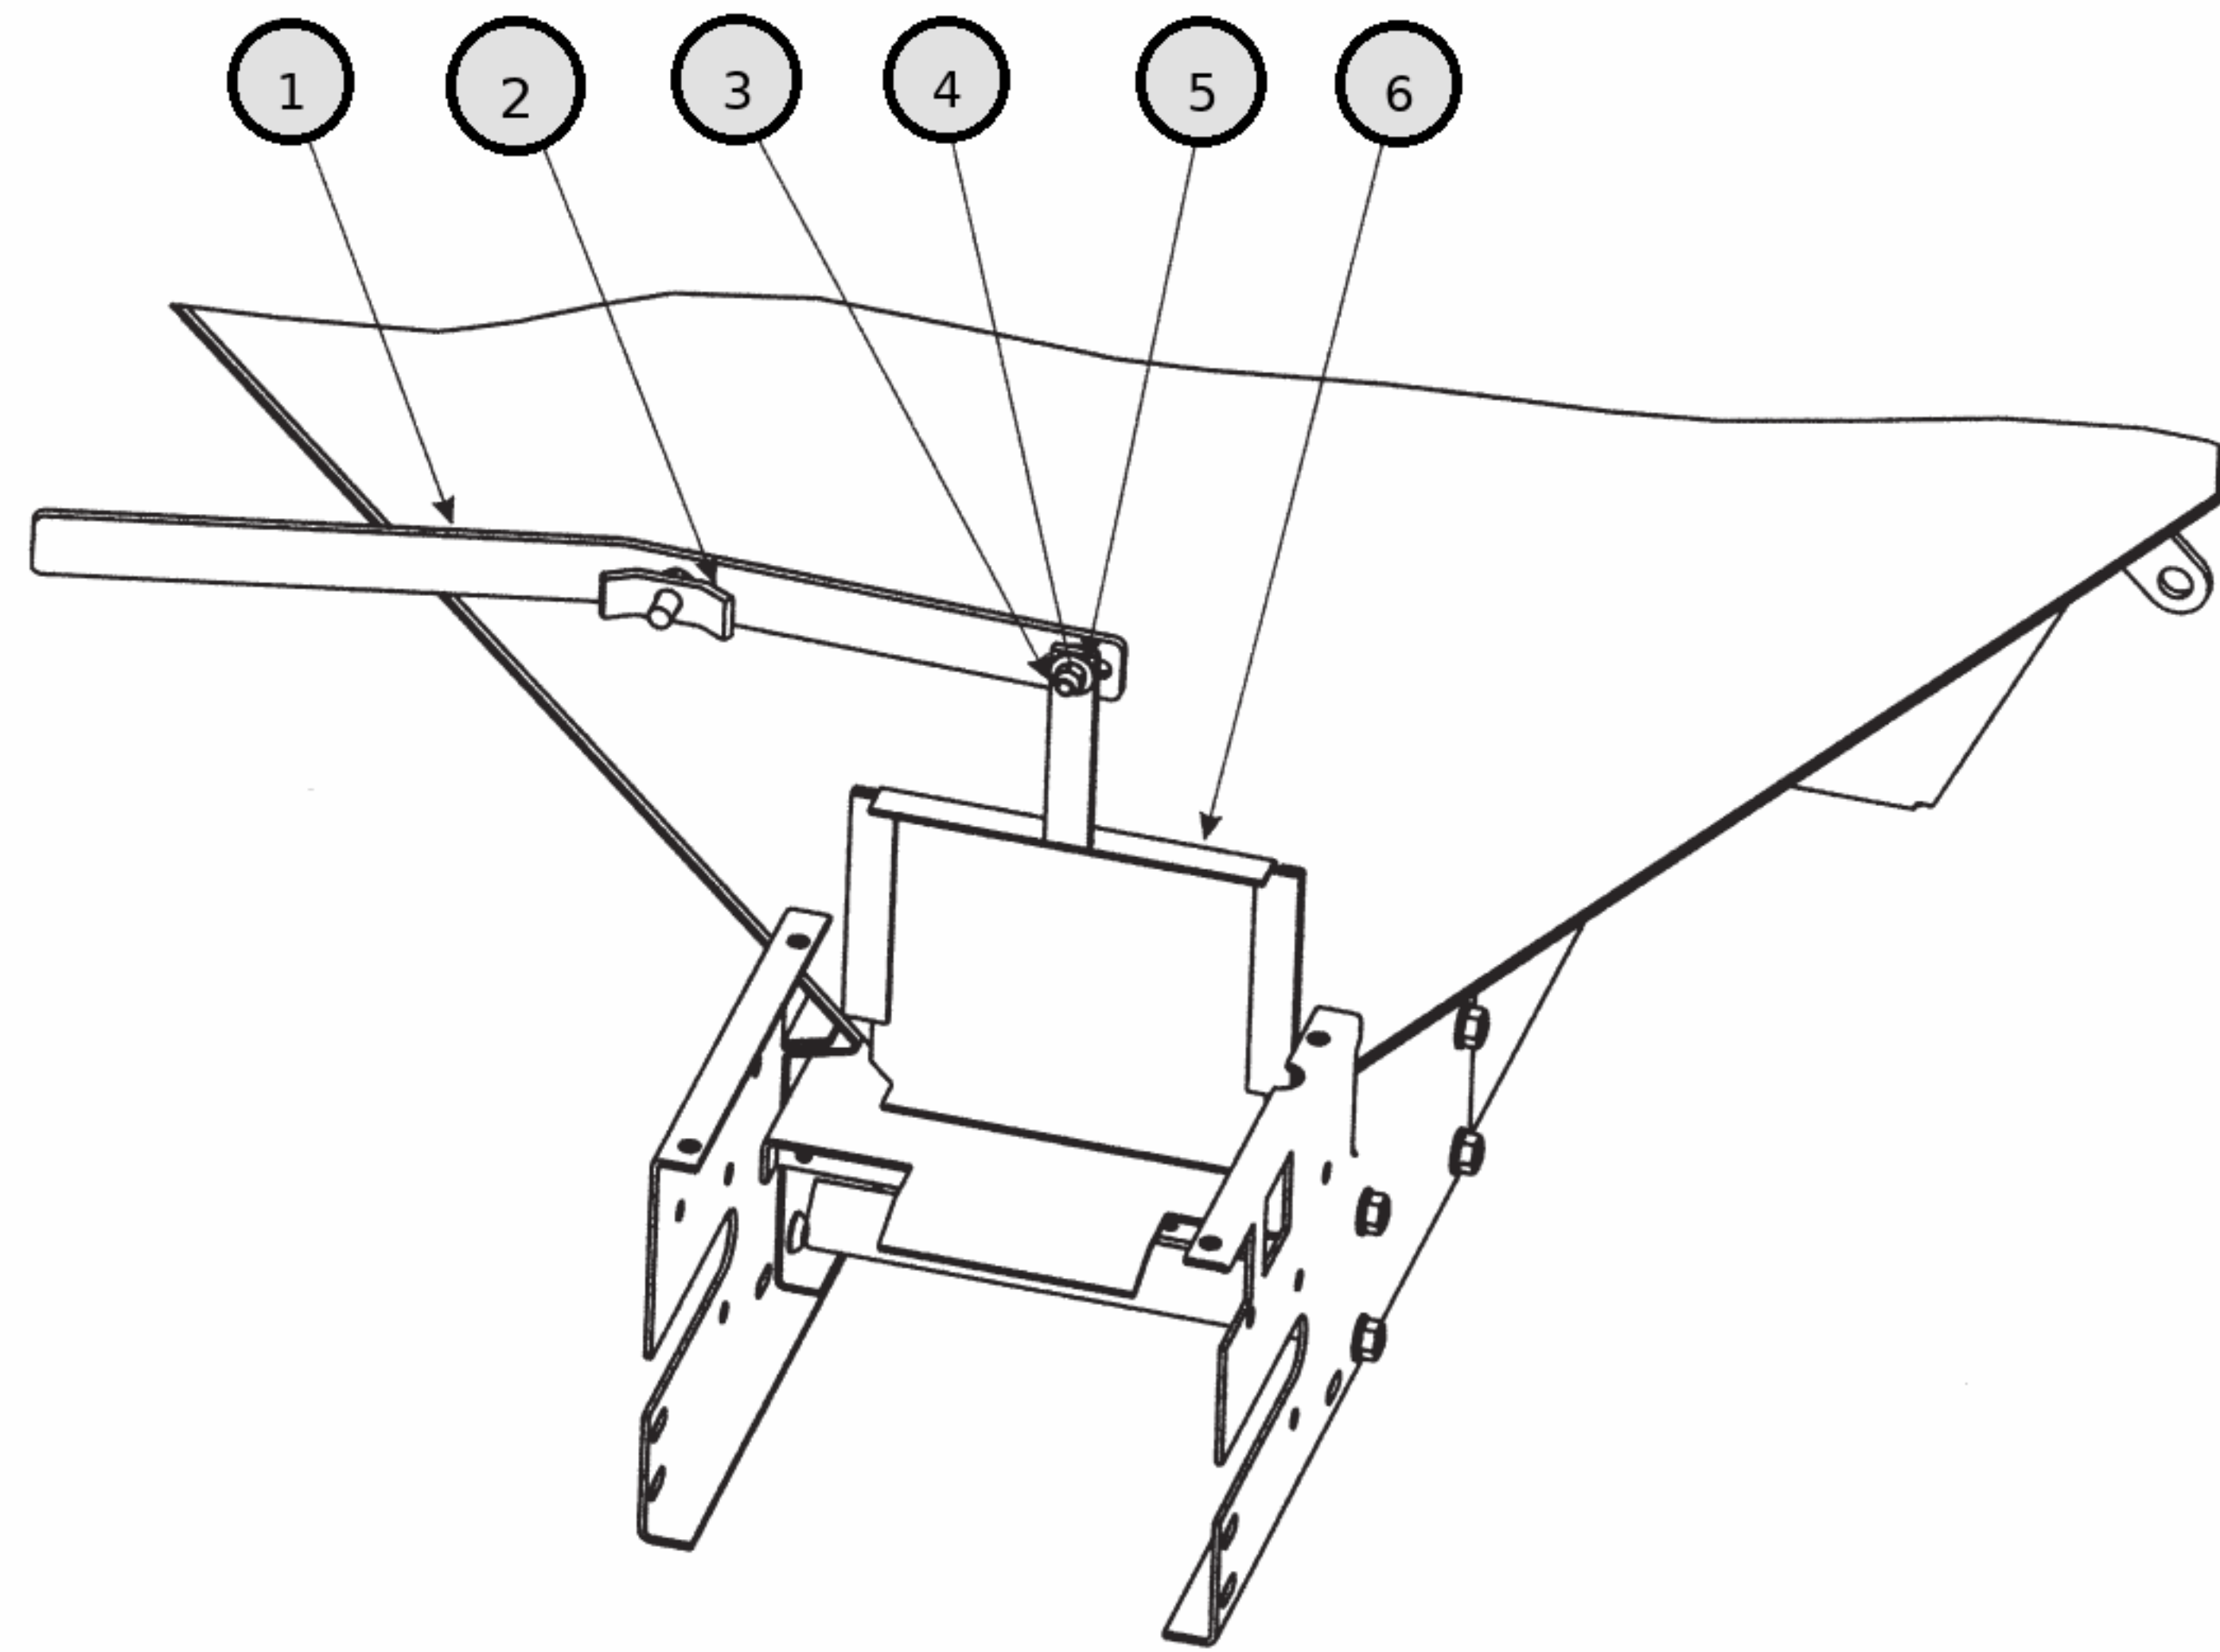

REF	PN	DESCRIPTION
1	1410108SS	LEVER,FEED GATE 304SS
2	1410109SS	NUT, LEVER,FEED GATE 304SS
3	FCB038016125	BOLT,CARRIAGE,3/8-16 X 1-1/4, GR5, ZN
4	FWF038100007SS	WASHER-FLAT USS, 3/8IN, SST
5	FNE038016044SS	NUT-NYLOCK, 3/8-16 X 7/16 THK,SST
6	141010WSS	PANEL,FEED GATE WELDMENT 304SS

FEED GATE ASSEMBLY

1400252SS / 1400202SS / 1400100SS / 1400050SS