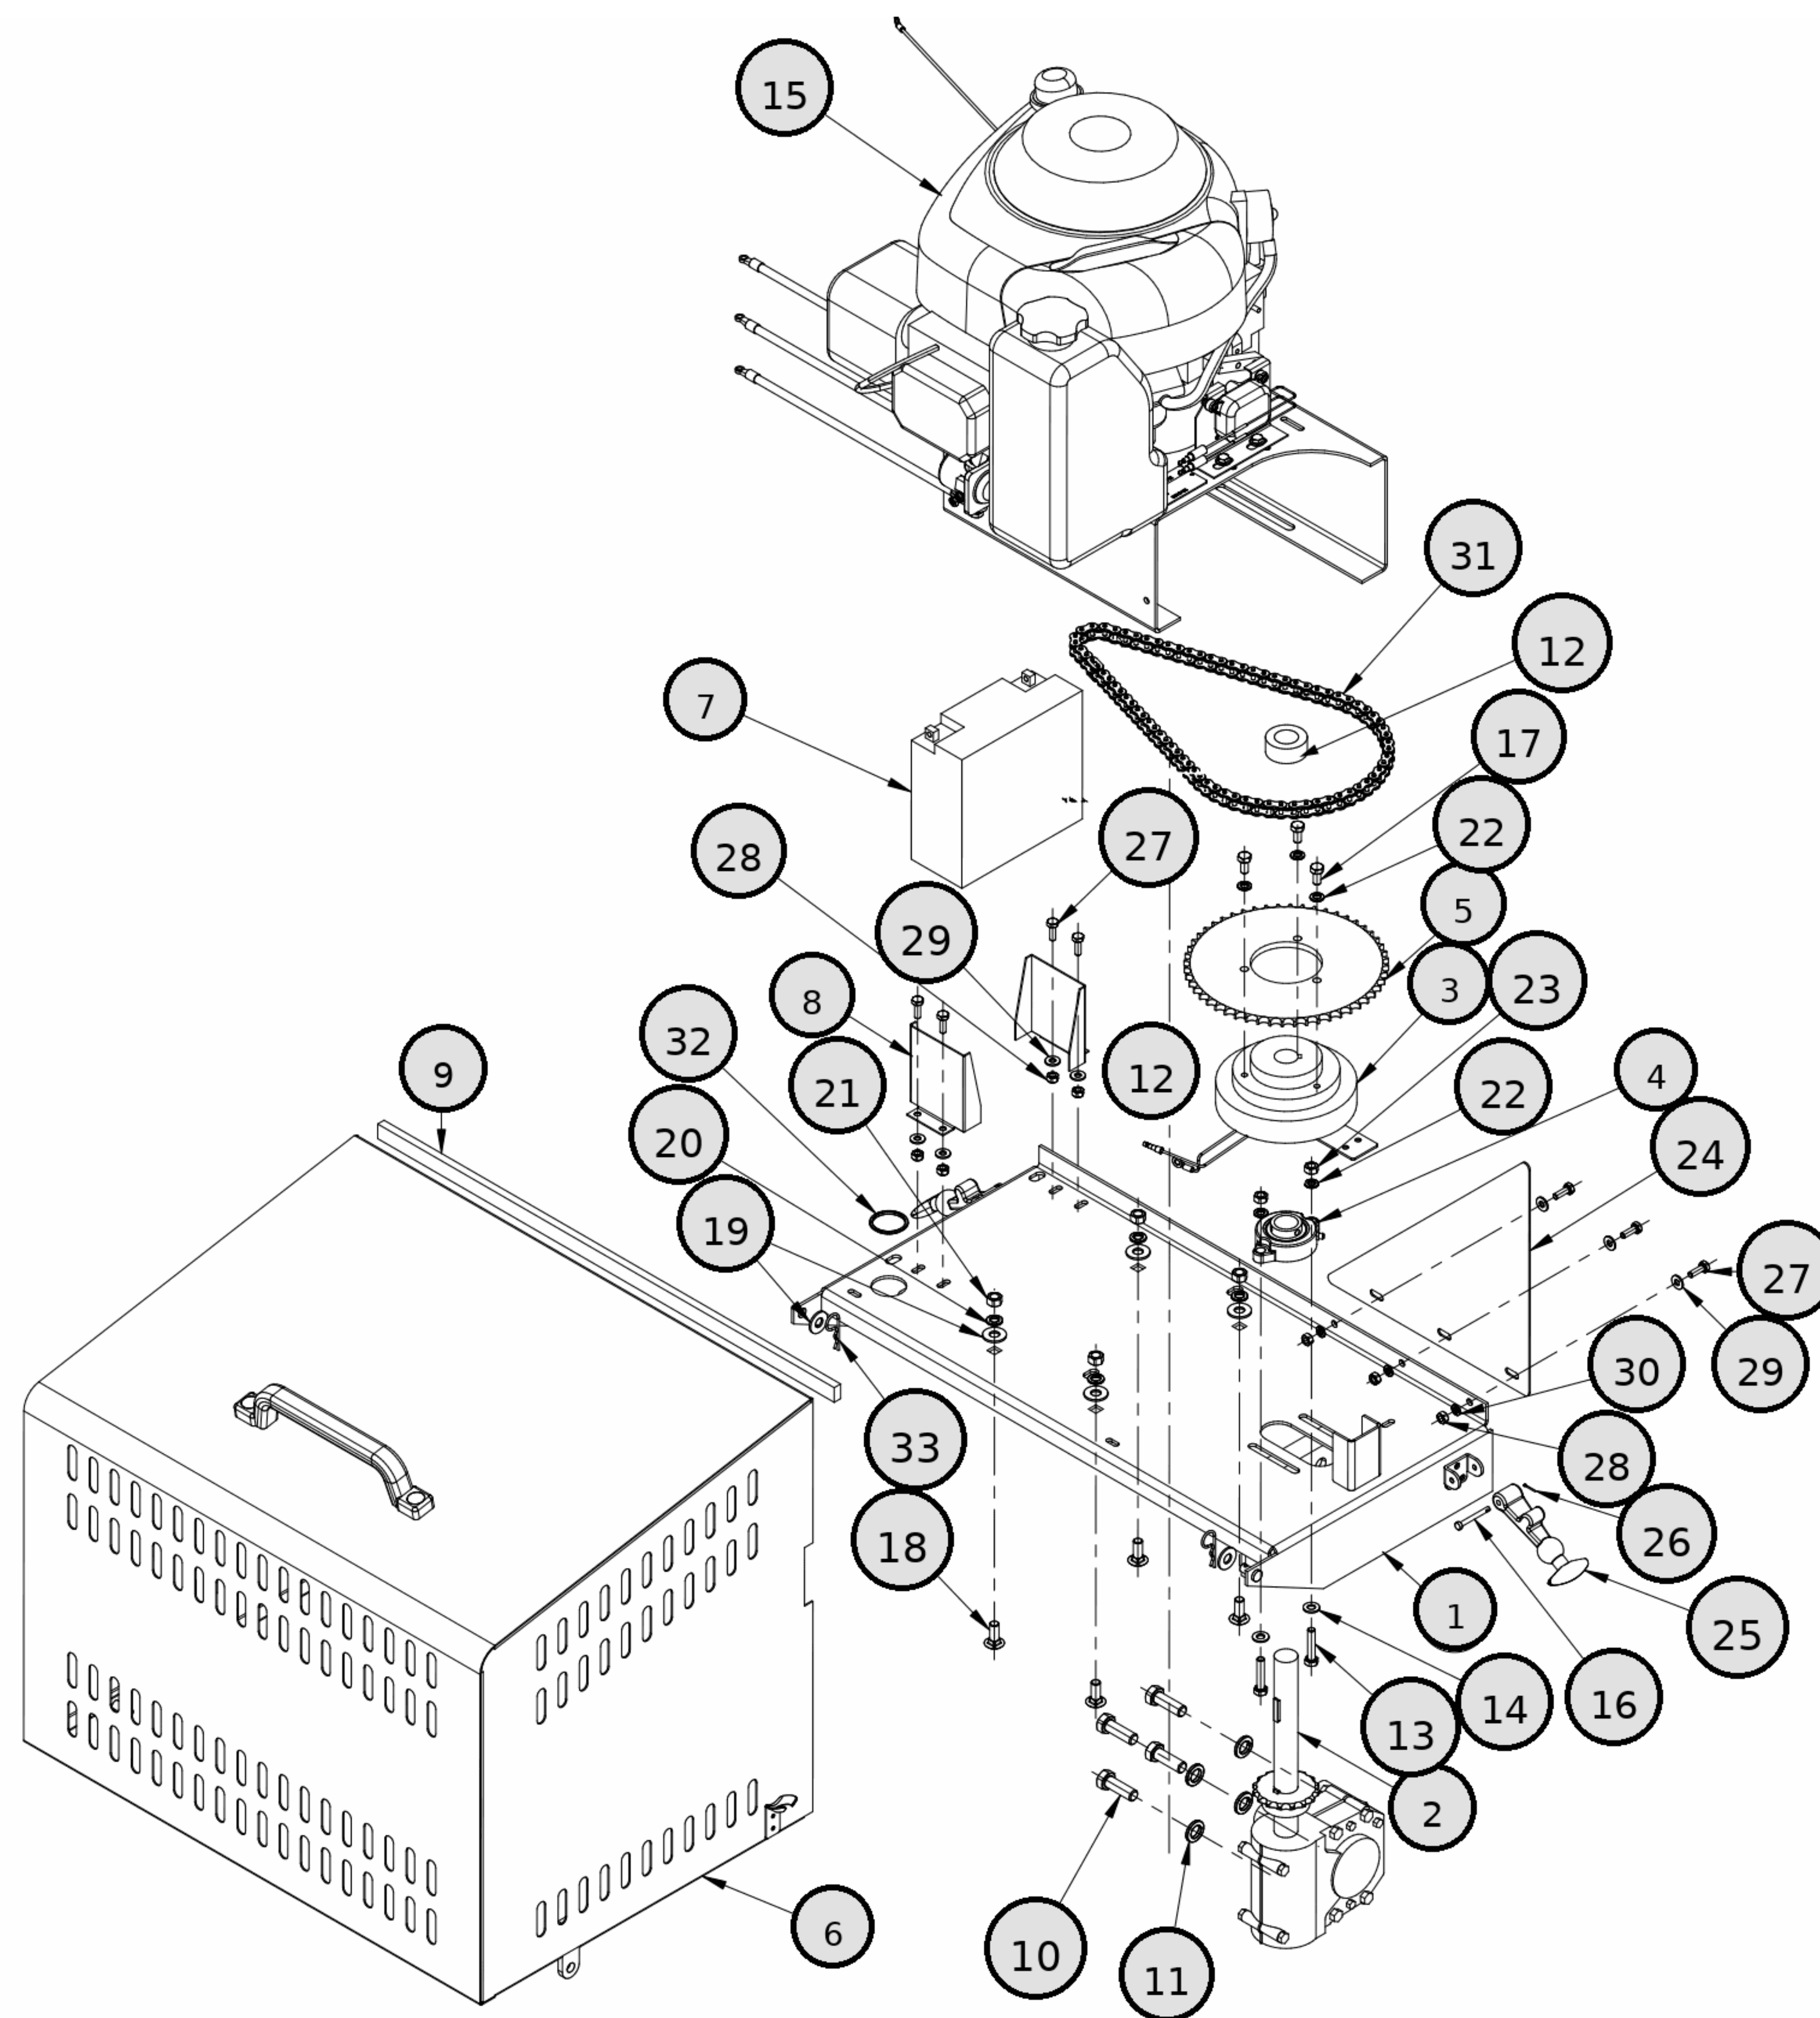

REF	PN	DESCRIPTION
1	3006861	DECK,WELDED,ENGINE SCH SST
1	3007189	DECK,WLDMNT ENGINE SCH 96INCS
2	1410702	REPLACEMENT 1 INCH 16-TOOTH YELLOW ZINC GEARBOX SPROCKET WITH SET SCREWS FOR #40 CHAIN
2	1410720	REPLACEMENT GEARBOX MOTOR ASSEMBLY
3	1401150	REPLACEMENT UNIVERSAL CLUTCH ASSEMBLY WITH 1 INCH SHAFT
4	1411000	BEARING,SELF ALIGNING FLANGED 1IN
5	1411800	REPLACEMENT 52-TOOTH CLUTCH SPROCKET
6	3006856	SHROUD,ENGINE SST,SCH
7	1410717	REPLACEMENT UNIVERSAL 12V BATTERY
8	3001363	BRACKET, BATTERY MOUNT
9	3006264	GASKET, 3/8 X 3/4 W/PSA , 27IN LG
10	FCS050013100	SCREW,CAP 1/2-13 X 1IN GR 5 ZN
11	FWL050088013	WASHER,SPLIT LOCK 1/2INZINC PLD
12	1411500	REPLACEMENT 1 INCH LOCKING COLLAR FOR SALTDogg® SPREADERS
12	1411500	REPLACEMENT 1 INCH LOCKING COLLAR FOR SALTDogg® SPREADERS
13	FCS031018150	SCREW,CAP 5/16-18X1-1/2IN GR 5
14	FWF031075006	WASHER,FLAT 5/16IN SAE ZINC
15	3006917	ENGINE ASSEMBLY,10.5 HP BRIGGS & STRAT
16	3002390	PIN,CLEVIS,SHK DIA .188,OAL 1.675
17	FCS031018063	SCREW,CAP 5/16-18 X 5/8IN ZINC
18	FCB037516100	BOLT,CARRIAGE,3/8-16X1, GR5, ZN
19	FWF038100007	WASHER-FLAT USS, 3/8, PLATED
20	FWL038069009	WASHER,SPLIT LOCK 3/8IN,ZINC
21	FNH038016028	NUT,HEX 3/8IN-16 THD ZN
22	FWL031058008	WASHER-SPLIT LOCK 5/16IN ZINC
22	FWL031058008	WASHER-SPLIT LOCK 5/16IN ZINC
23	FNH031018025	NUT,HEX 5/16IN-18 THD.
24	3002113	GUARD,ENGINE BASE SST
25	3000281	RUBBER HOOD LATCH
25	3002398	STRAP, HOOD LATCH
25	WJ201A	HOOD CATCH WITH BRACKET
25	WJ201SS	HOOD CATCH WITH BRACKET, STAINLESS
26	3002392	COTTER PIN 1/16IN X 1/2IN SST
27	FCS025020075	SCREW,CAP HEX HD, 1/4-20 X 3/4,GR5,ZINC
27	FCS025020075	SCREW,CAP HEX HD, 1/4-20 X 3/4,GR5,ZINC
28	FNH02502021	NUT,HEX, 1/4-20 THD ZN
28	FNH02502021	NUT,HEX, 1/4-20 THD ZN
29	FWF025063007	WASHER,FLAT 1/4IN SAE ZN
29	FWF025063007	WASHER,FLAT 1/4IN SAE ZN
30	FWL025050006	WASHER,SPLIT LOCK 1/4IN X 1/2INX
31	1304436	LINK,MASTER,#40 ROLLER CHAIN
31	1412300	REPLACEMENT #40 78-LINK ENGINE ROLLER CHAIN FOR SALTDogg® 1400 SERIES SPREADERS
32	1413200	GROMMET, PLASTIC
33	3001257	COTTER, HAIR PIN .091 DIA X 2IN SST

DRIVE ASSEMBLY

1400252SS / 1400202SS / 1400100SS / 1400050SS